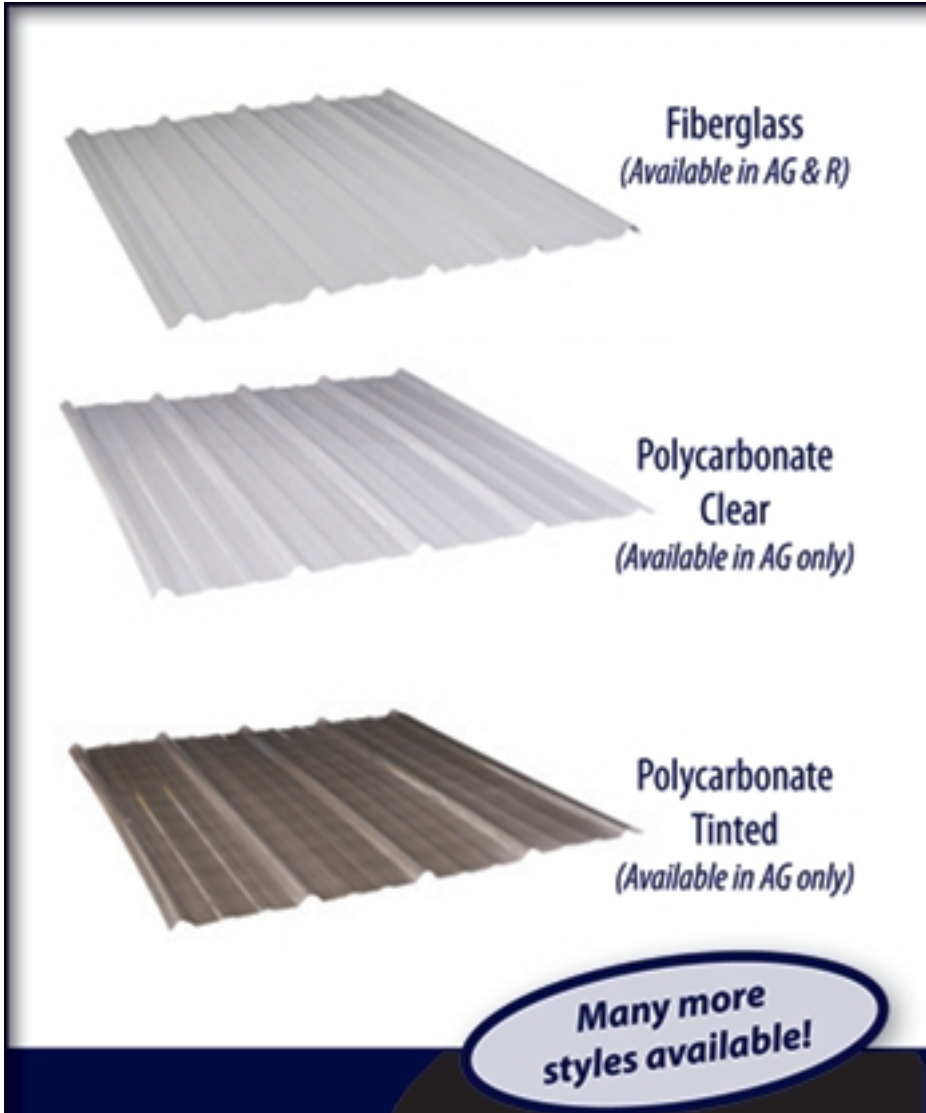

Skylight Panels

AG Panel Skylights

RidgeLight

Designed to fit various applications, such as greenhouses, warehouses and patio covers, as well as other applications where natural light is preferred.

- Years of dependable performance
- Resists stains, rust and mildew
- Minimum maintenance
- Easy to handle and install
- No special tools needed
- Tough surface resists shattering, scratches and abrasions
- Extremely high strength to weight ratio