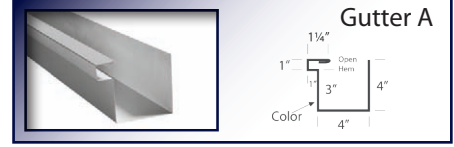

AG & 5V TRIM

Custom Trim Available

Custom trim is encouraged at Triad Corrugated Metal. Available in bare and painted steel, copper or aluminum and lengths from 8' to 20'. Just draw a sketch of the desired trim with dimensions, degree of angle and the finished side labeled and we'll create it for you.