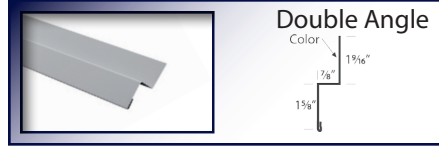

AG & 5V TRIM

Custom Trim Available

Custom trim is encouraged at Triad Corrugated Metal. Available in bare and painted steel, copper or aluminum and lengths from 8' to 20'. Just draw a sketch of the desired trim with dimensions, degree of angle and the finished side labeled and we'll create it for you.