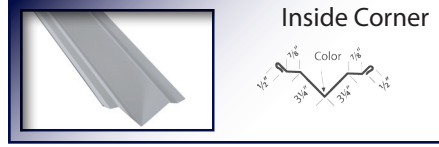

AG & 5V TRIM

Custom Trim Available

Custom trim is encouraged at Triad Corrugated Metal. Available in bare and painted steel, copper or aluminum and lengths from 8' to 20'. Just draw a sketch of the desired trim with dimensions, degree of angle and the finished side labeled and we'll create it for you.