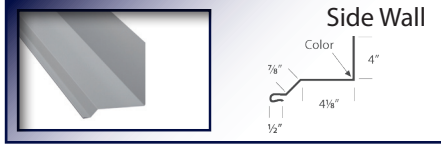

AG & 5V TRIM

Custom Trim Available

Custom trim is encouraged at Triad Corrugated Metal. Available in bare and painted steel, copper or aluminum and lengths from 8' to 20'. Just draw a sketch of the desired trim with dimensions, degree of angle and the finished side labeled and we'll create it for you.